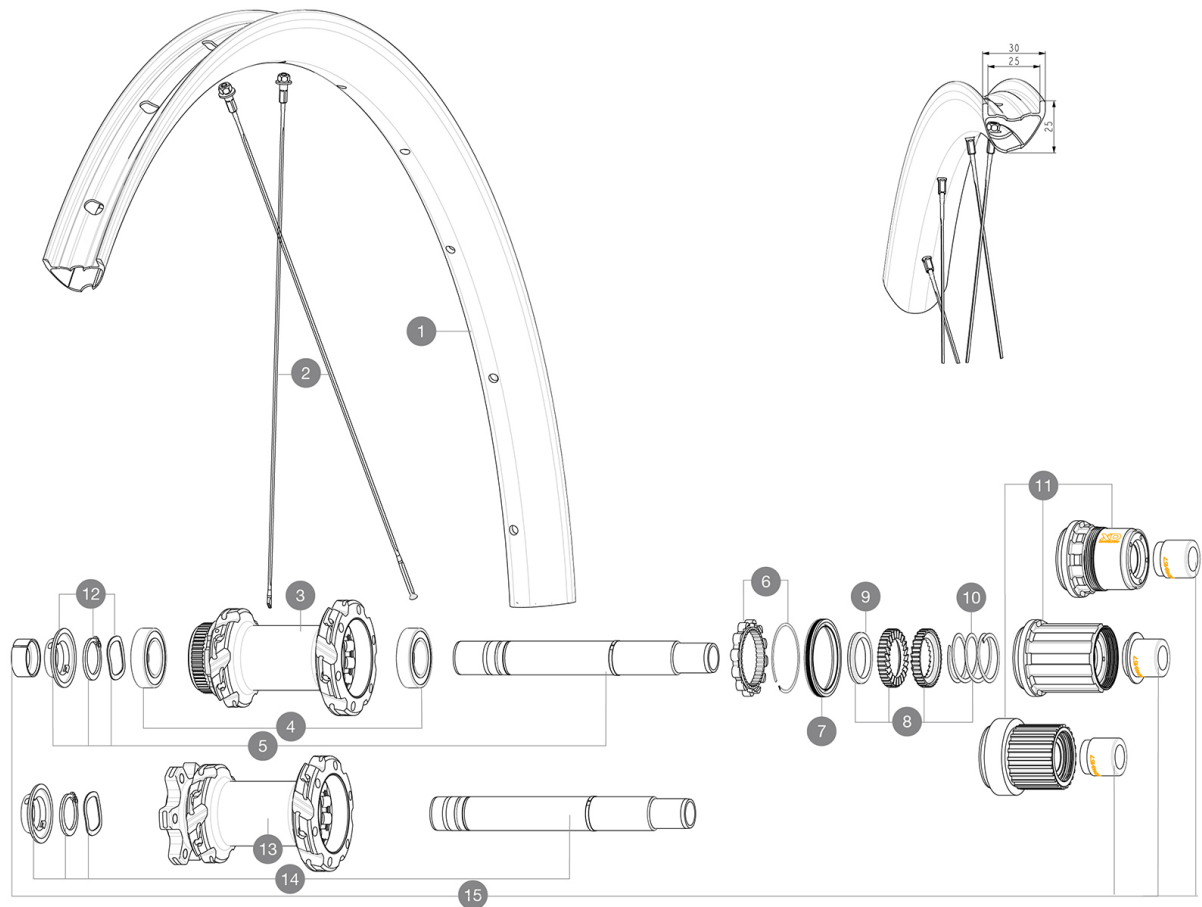

## REFERENCES WHEELS

**RIMS**

&amp;NBSP;:

<b>1</b>	V00004831	Kit Front/Rear rim Crossmax SL Ultimate 29" 22
	V2700101	UST Tape 28mm for 25 to 27mm wide rims

**SPOKES**

<b>2</b>	V2389101	Kit 12Fr/Rr XmaxSL Ultimate spk293+np&w
----------	----------	---

**HUB SHELLS**

<b>3</b>	N/A	HUB BODY
<b>4</b>	M40076	HUB BEARINGS 17x30x7 6903 x 2
<b>5</b>	V2375701	Kit ID360 148 DCL axle with circlip
<b>6</b>	V2252701	KIT ID360 INSERT SHAPED EAR LOBE > 2017
<b>7</b>	V2251601	KIT ID360 SEAL + GREASE
<b>8</b>	V2375201	KIT ID360 24 TEETH 2 RATCHET + MTB SPRING + PAD (specific)
<b>9</b>	V2375401	KIT ID360 MTB 24T 3 NOISE REDUCING PADS
<b>10</b>	V2372901	KIT 3 ID360 MTB SPRINGS
<b>11</b>	V3990101	MicroSpline MTB Freewheel Body ID360
<b>11</b>	V3780101	HG9 Alloy MTB Freewheel Body ID360
<b>11</b>	V3740101	XD MTB Freewheel Body ID360
<b>12</b>	V2373001	KIT ADJUST. SYSTEM QRM AUTO ID360 for 17x30x7 bearing
<b>13</b>	N/A	HUB BODY
<b>14</b>	V2372201	KIT ID360 148 D6T AXLE WITH CLIP
<b>15</b>	V2510701	ID360V2RrAxleAdapt12x142/148

# Crossmax SL Ultimate 25 29

### WHEEL WEIGHTS